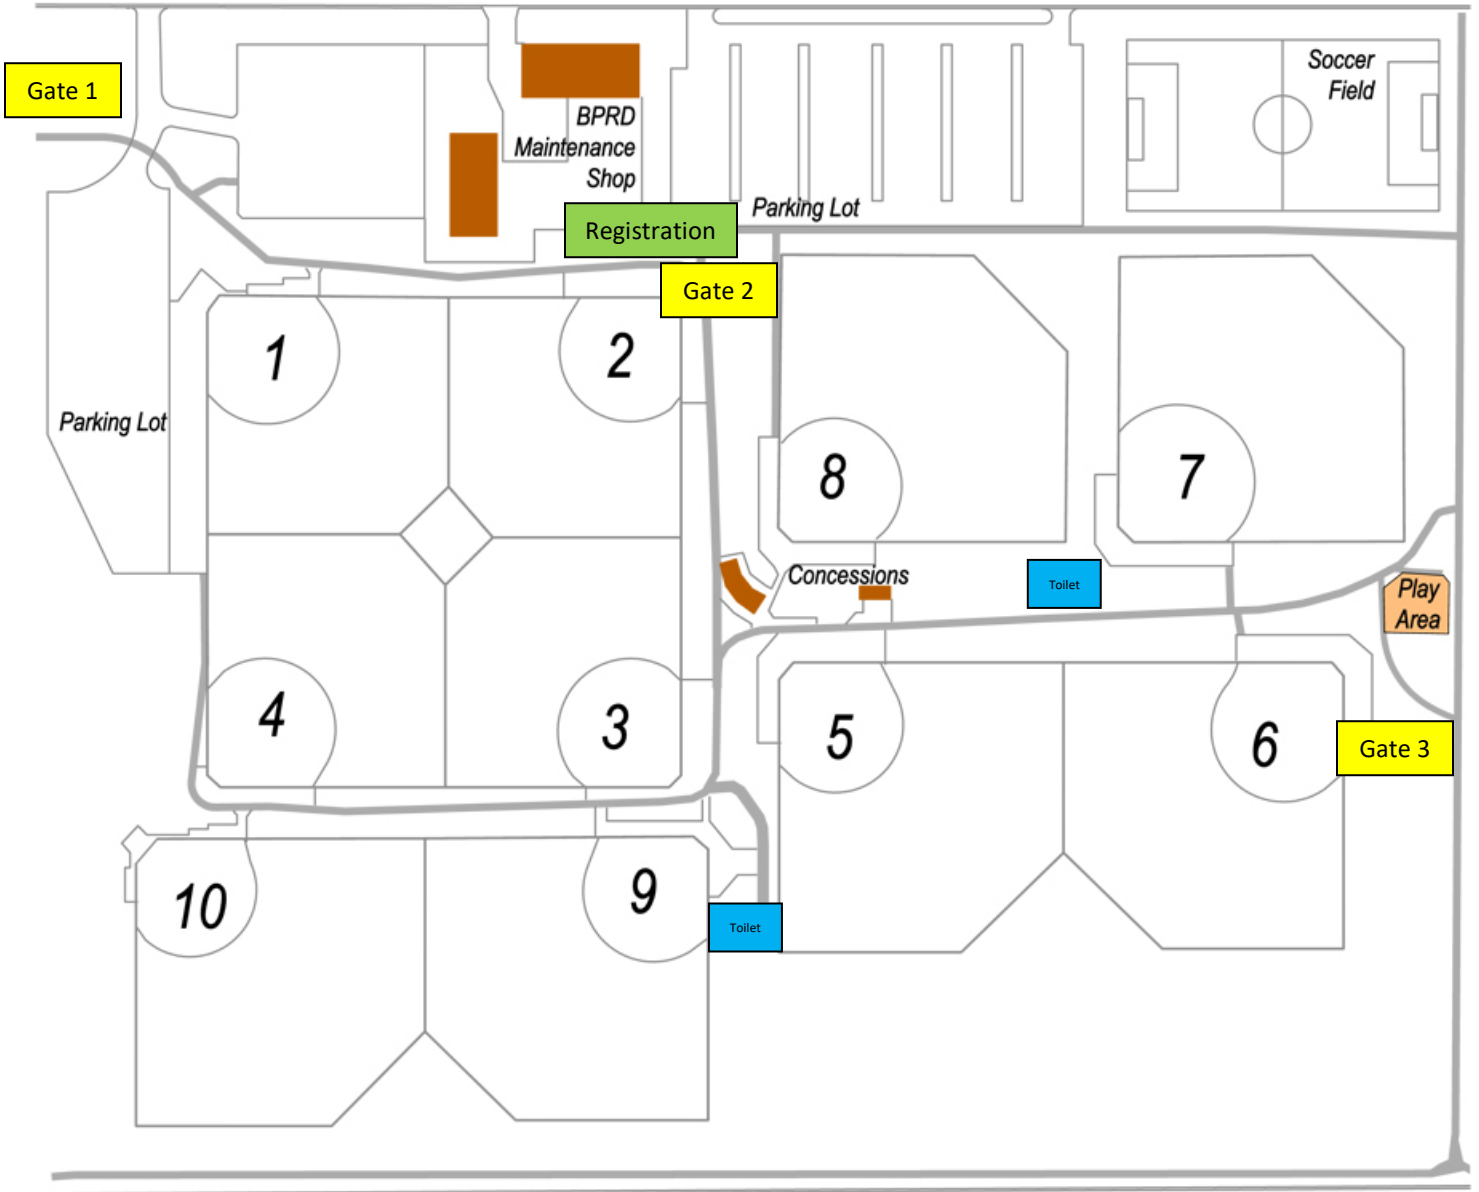

W. ARBOR AVENUE

BISMARCK EXPRESSWAY

BISMARCK PARKS AND RECREATION DISTRICT
Est. 1927

400 East Front Avenue Bismarck, ND 58504
701-222-6455 www.bisparks.org

CLEM KELLEY SOFTBALL COMPLEX